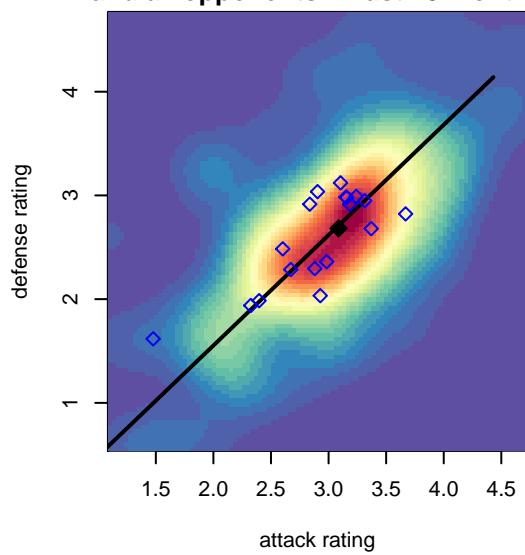

Venues played:
 2017 Skagit Firecracker Div. 1 U18-19
 2017 Seattle Cup BU18-19
 2017 RCL B00 Div 3
 2017 WYS Presidents Cup B00 Division 1

NW United Black B00
 Dots are actual minus expected GF (blue circles) and GA (red triangles).
 Blue line is smoothed change in attack strength. Red is smoothed change in defense strength.

**attack and defense variance (black dot)
relative to other teams
and top 10 in region**

**attack and defense rating
relative to others at age
and all opponents in last 13 months**

Performance relative to 13 month average