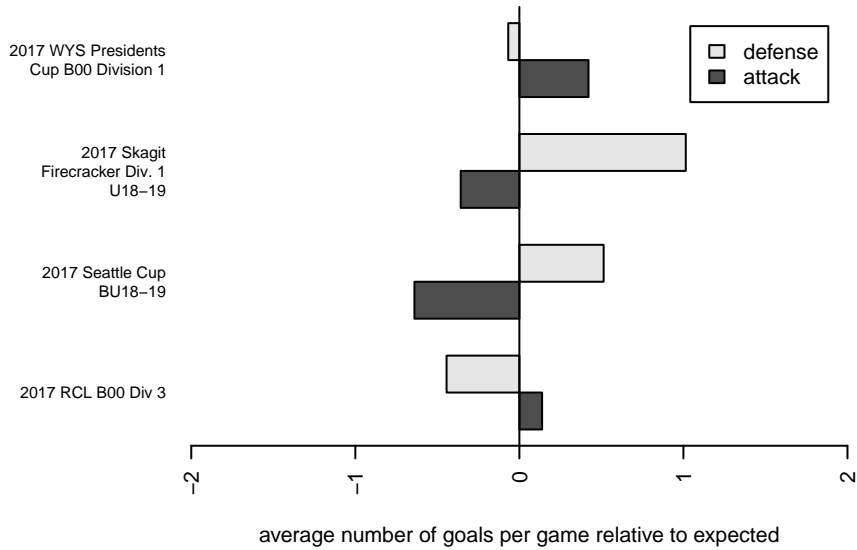

Venues played:
 2017 Skagit Firecracker Div. 1 U18-19
 2017 Seattle Cup BU18-19
 2017 RCL B00 Div 3
 2017 WYS Presidents Cup B00 Division 1

NW United Black B00
 Dots are actual minus expected GF (blue circles) and GA (red triangles).
 Blue line is smoothed change in attack strength. Red is smoothed change in defense strength.

**attack and defense variance (black dot)
relative to other teams
and top 10 in region**

**attack and defense rating
relative to others at age
and all opponents in last 13 months**

Performance relative to 13 month average