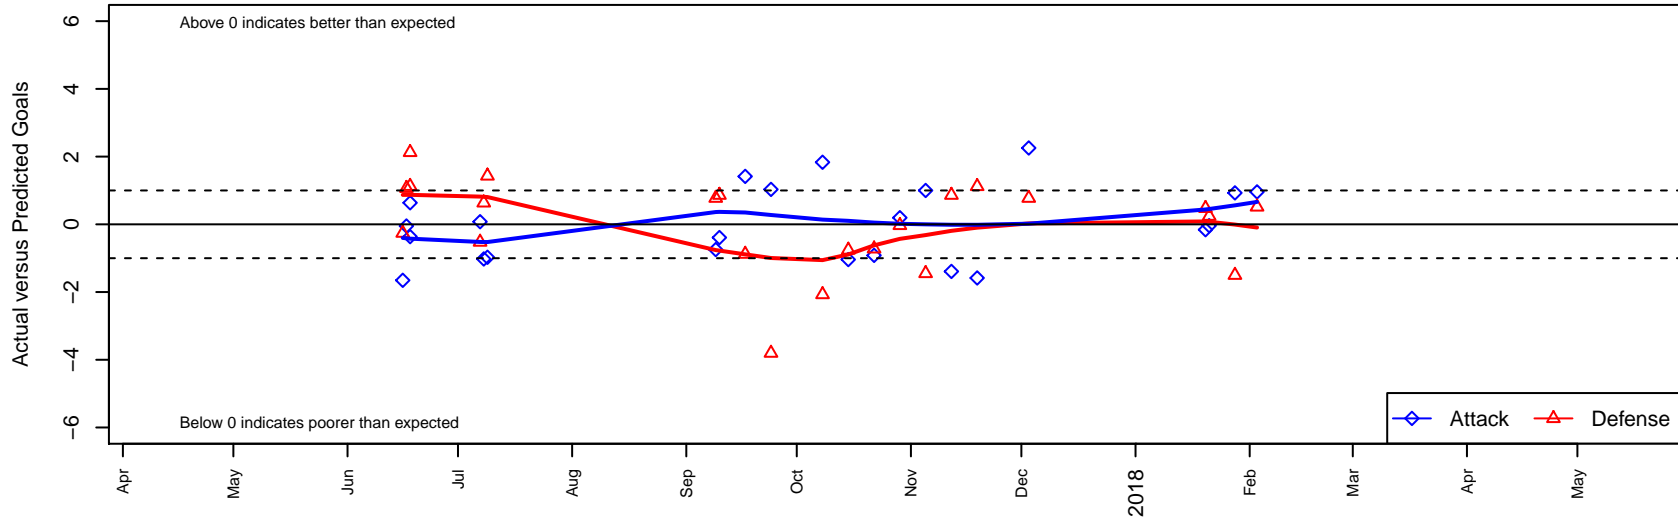

NW United Black B00

NW United FC
 Burlington, WA
 B00 total strength=1632
 attack=21.92 defense=14.62
 fall league = RCL B00 Div 3
 notes= Martin 2013-6

alt names used:
 Northwest United – BU18 Black
 Northwest United – BU18 Black

Venues played:
 2017 Skagit Firecracker Div. 1 U18-19
 2017 Seattle Cup BU18-19
 2017 RCL B00 Div 3
 2017 WYS Presidents Cup B00 Division 1

NW United Black B00
 Dots are actual minus expected GF (blue circles) and GA (red triangles).
 Blue line is smoothed change in attack strength. Red is smoothed change in defense strength.

**attack and defense variance (black dot)
relative to other teams
and top 10 in region**

**attack and defense rating
relative to others at age
and all opponents in last 13 months**

Performance relative to 13 month average