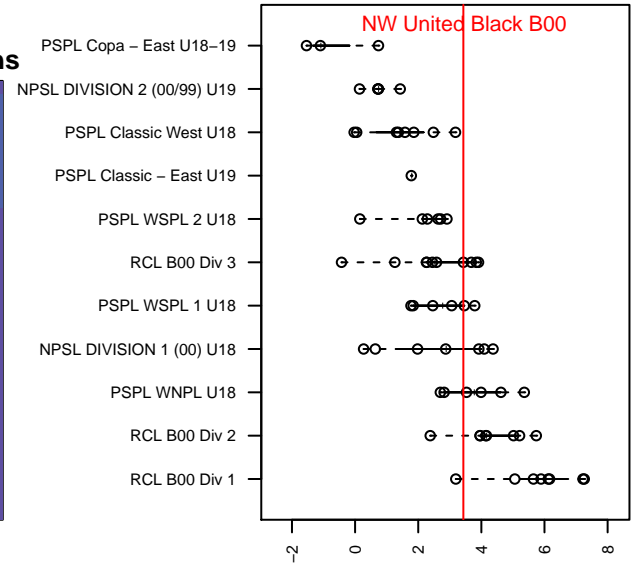

NW United Black B00

NW United FC
 Burlington, WA
 B00 total strength=1632
 attack=21.92 defense=14.62
 fall league = RCL B00 Div 3
 notes= Martin 2013-6

alt names used:
 Northwest United – BU18 Black
 Northwest United – BU18 Black

Venues played:
 2017 Skagit Firecracker Div. 1 U18-19
 2017 Seattle Cup BU18-19
 2017 RCL B00 Div 3
 2017 WYS Presidents Cup B00 Division 1

NW United Black B00
 Dots are actual minus expected GF (blue circles) and GA (red triangles).
 Blue line is smoothed change in attack strength. Red is smoothed change in defense strength.

**attack and defense variance (black dot)
relative to other teams
and top 10 in region**

**attack and defense rating
relative to others at age
and all opponents in last 13 months**

Performance relative to 13 month average